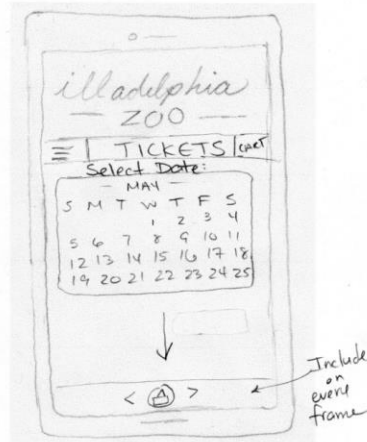

Wireframing (1/3)