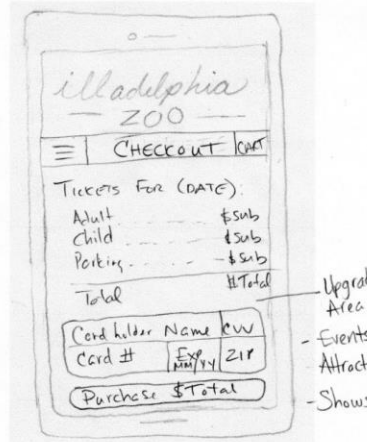

Wireframing (1/3)